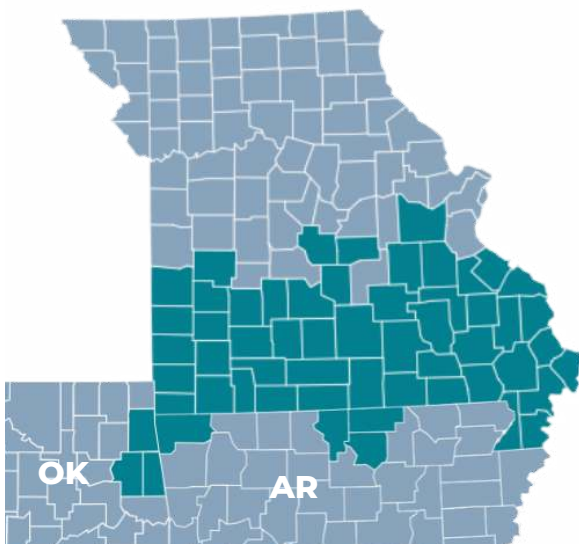

diaper bank
of the ozarks

Annual Report 2020

Diaper Bank of the Ozarks keeps babies healthy and happy by distributing diapers to partner agencies serving families in need throughout the Ozarks.

To us, it is just a diaper.
To our families, it is so much more...

1,122,117
diapers distributed

91
partner agencies

60
counties served

2,776
volunteer hours

OUR SERVICE AREA

OUR PROGRAMS

- Regional Distribution Services
- Cloth Diaper Loan Program
- Diapers for Daycare

Board Members